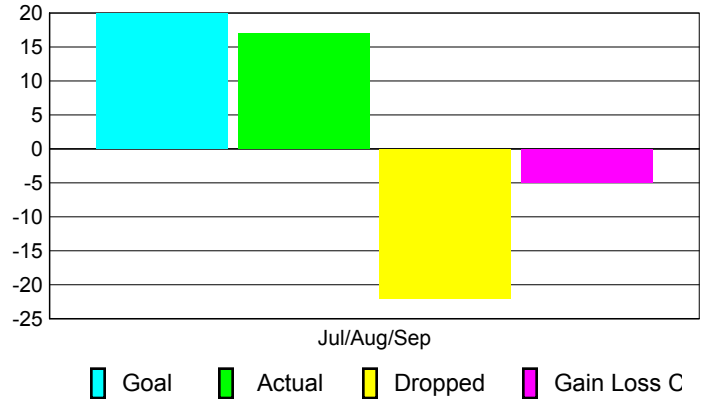

Membership Results 2010-2011

Goal, New, Dropped, Gain/Loss