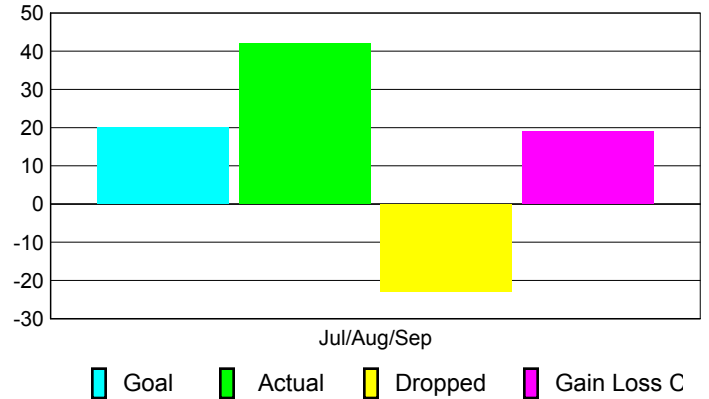

Membership Results 2010-2011

Goal, New, Dropped, Gain/Loss