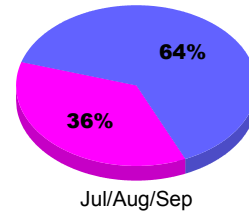

Gender Comparison 2010-2011