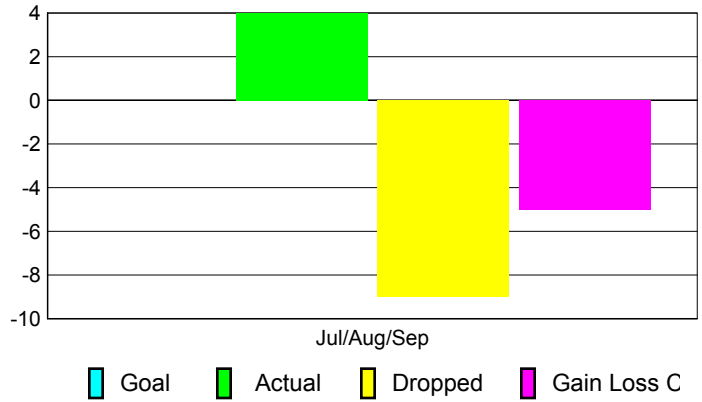

GMT: **Norbert Bationo**

Location: **REPUBLIC OF MALI**

GMT CA: **6**

CLUBS

**Club Results
2010-2011**

**Clubs
2009-2010**

Month	New Club Goal	Actual New Clubs	Actual Dropped Clubs	Gain/Loss of Clubs	Gain/Loss of Clubs
Jul/Aug/Sep	0	0	0	0	0
Totals	0	0	0	0	0

Club Results 2010-2011

Goal, New, Dropped, Gain/Loss

MEMBERSHIP

**Membership Results
2010-2011**

**Membership
2009-2010**

Month	Net Memb Goal	Actual New Memb	Actual Dropped Memb	Gain/Loss of Memb	Gain/Loss of Memb
Jul/Aug/Sep	0	4	-9	-5	-4
Totals	0	4	-9	-5	-4

Membership Results 2010-2011

Goal, New, Dropped, Gain/Loss

Comparison of Club Gain/Loss

Current Year Compared to the Previous Year

Comparison of Membership Gain/Loss

Current Year Compared to the Previous Year