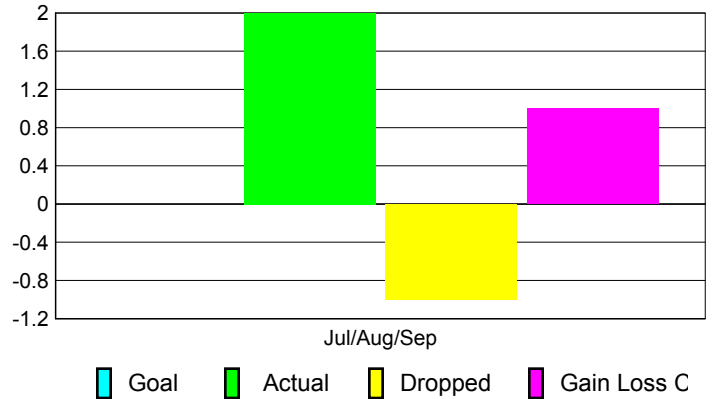

Membership Results 2010-2011

Goal, New, Dropped, Gain/Loss

Comparison of Membership Gain/Loss

Current Year Compared to the Previous Year