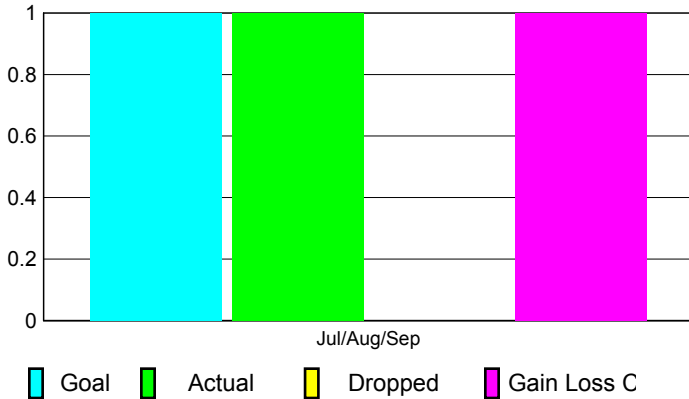

2010-2011 GMT Reports for District (or Undistricted) District 403 A BURKINA FASO

GMT: **Norbert Bationo**

Location: **BURKINA FASO**

GMT CA: **6**

CLUBS

Club Results
2010-2011

Clubs
2009-2010

Month	New Club Goal	Actual New Clubs	Actual Dropped Clubs	Gain/Loss of Clubs	Gain/Loss of Clubs
Jul/Aug/Sep	1	1	0	1	0
Totals	1	1	0	1	0

Club Results 2010-2011

Goal, New, Dropped, Gain/Loss