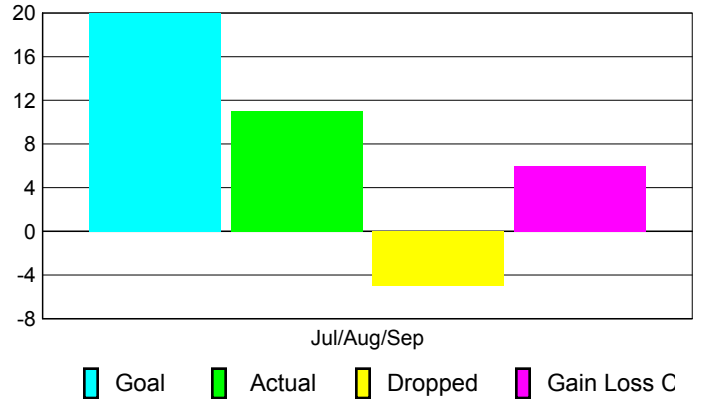

Membership Results 2010-2011

Goal, New, Dropped, Gain/Loss