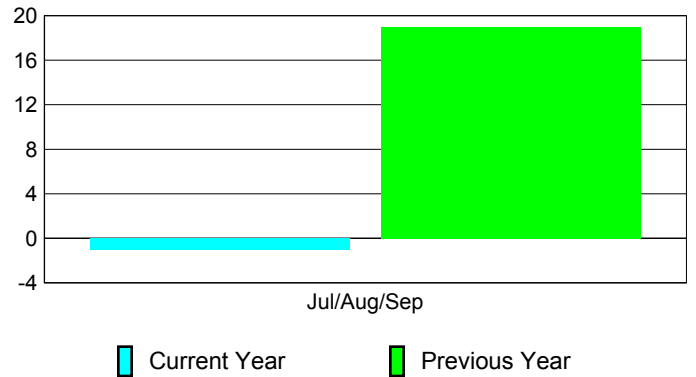

Comparison of Membership Gain/Loss

Current Year Compared to the Previous Year