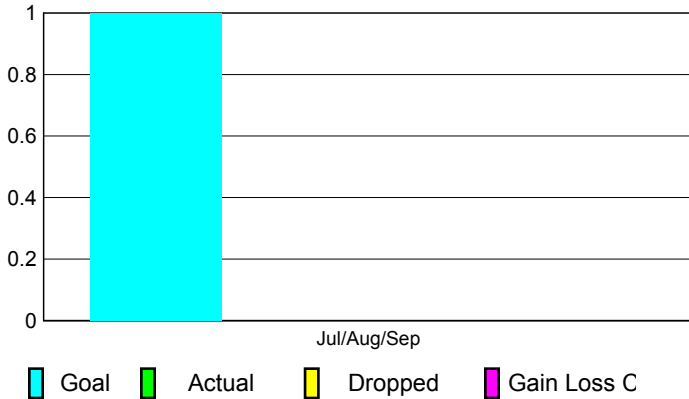

Location: **REP OF GHANA**

GMT CA: **6**

CLUBS

**Club Results
2010-2011**

**Clubs
2009-2010**

Month	New Club Goal	Actual New Clubs	Actual Dropped Clubs	Gain/Loss of Clubs	Gain/Loss of Clubs
Jul/Aug/Sep	1	0	0	0	0
Totals	1	0	0	0	0

Club Results 2010-2011

Goal, New, Dropped, Gain/Loss

Comparison of Club Gain/Loss

Current Year Compared to the Previous Year

YTD Status Quo Clubs 2010-2011

Status Quo Clubs Compared to Status Quo Members

MEMBERSHIP