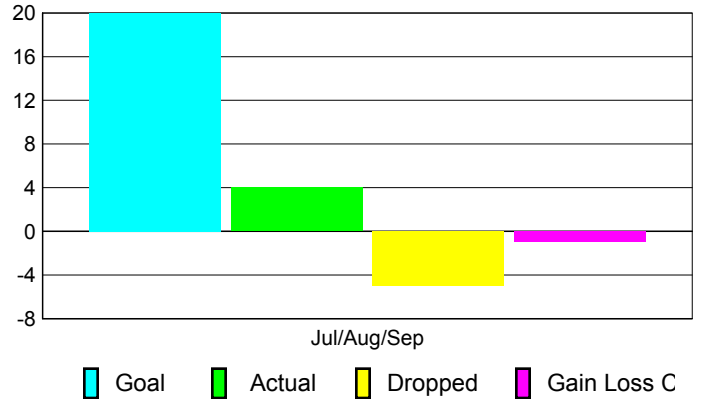

Membership Results 2010-2011

Goal, New, Dropped, Gain/Loss