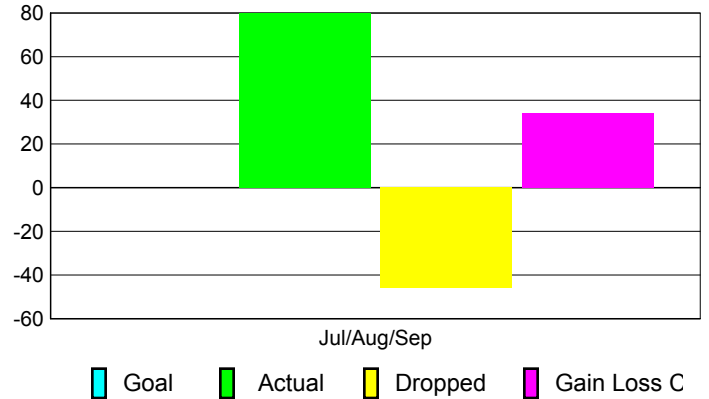

Membership Results 2010-2011

Goal, New, Dropped, Gain/Loss