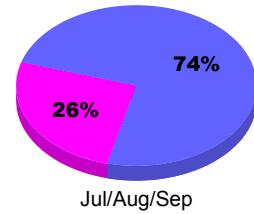

Gender Comparison 2010-2011