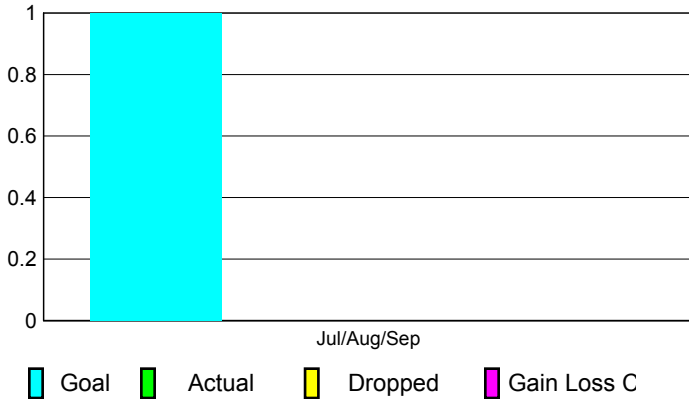

2010-2011 GMT Reports for District (or Undistricted) **District 403 A TOGO**

GMT: **Norbert Bationo**

Location: **TOGO**

GMT CA: **6**

CLUBS

**Club Results
2010-2011**

**Clubs
2009-2010**

Month	New Club Goal	Actual New Clubs	Actual Dropped Clubs	Gain/Loss of Clubs	Gain/Loss of Clubs
Jul/Aug/Sep	1	0	0	0	0
Totals	1	0	0	0	0

Club Results 2010-2011

Goal, New, Dropped, Gain/Loss