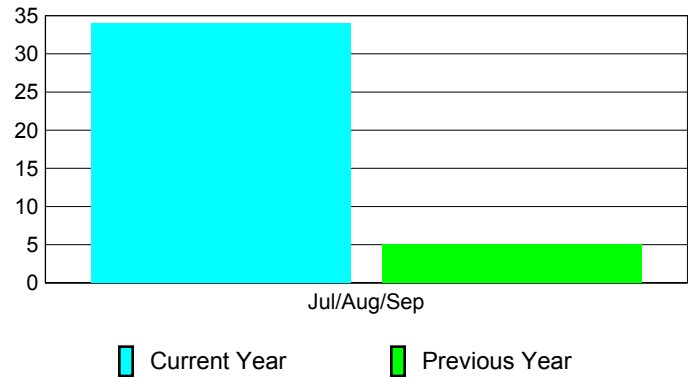

Comparison of Membership Gain/Loss

Current Year Compared to the Previous Year