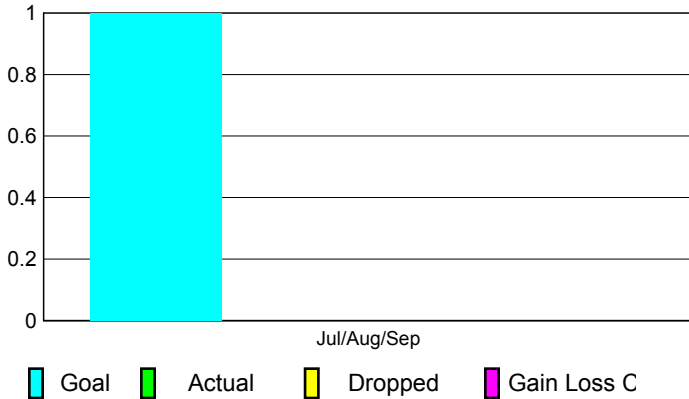

2010-2011 GMT Reports for District (or Undistricted) **District 403 A REPUBLIC OF**

GMT: **Norbert Bationo**

Location: **REPUBLIC OF LIBERIA**

GMT CA: **6**

CLUBS

Club Results
2010-2011

Clubs
2009-2010

Month	New Club Goal	Actual New Clubs	Actual Dropped Clubs	Gain/Loss of Clubs	Gain/Loss of Clubs
Jul/Aug/Sep	1	0	0	0	1
Totals	1	0	0	0	1

Club Results 2010-2011

Goal, New, Dropped, Gain/Loss