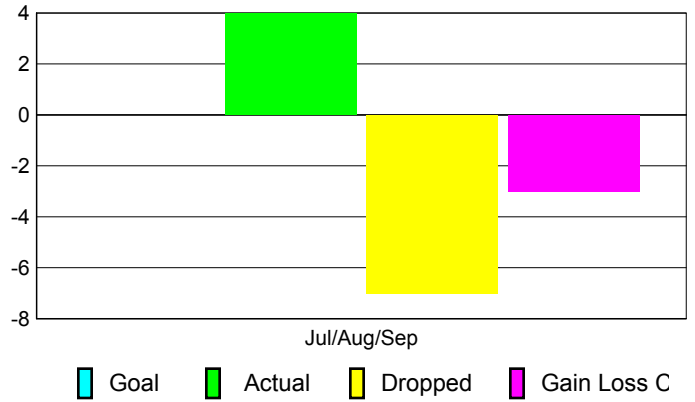

Membership Results 2010-2011

Goal, New, Dropped, Gain/Loss