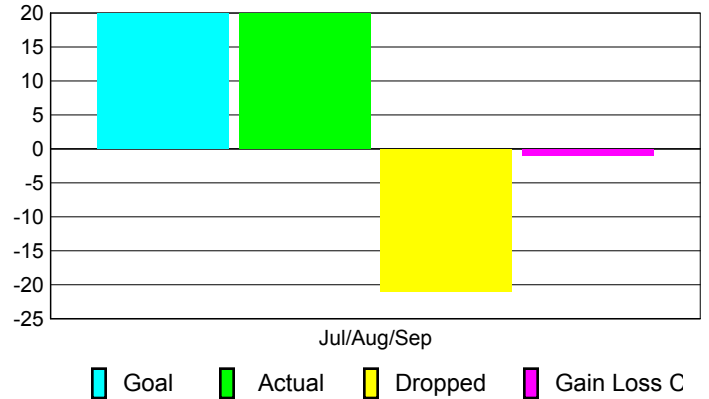

Membership Results 2010-2011

Goal, New, Dropped, Gain/Loss