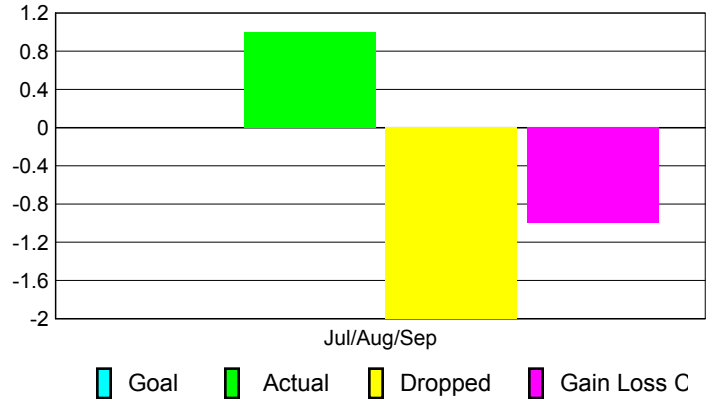

GMT: **Norbert Bationo**

Location: **REP OF GUINEA**

GMT CA: **6**

CLUBS

Club Results
2010-2011

Clubs
2009-2010

Month	New Club Goal	Actual New Clubs	Actual Dropped Clubs	Gain/Loss of Clubs	Gain/Loss of Clubs
Jul/Aug/Sep	0	0	0	0	0
Totals	0	0	0	0	0

Club Results 2010-2011

Goal, New, Dropped, Gain/Loss

MEMBERSHIP

Membership Results
2010-2011

Membership
2009-2010

Month	Net Memb Goal	Actual New Memb	Actual Dropped Memb	Gain/Loss of Memb	Gain/Loss of Memb
Jul/Aug/Sep	0	1	-2	-1	0
Totals	0	1	-2	-1	0

Membership Results 2010-2011

Goal, New, Dropped, Gain/Loss

Comparison of Club Gain/Loss

Current Year Compared to the Previous Year

Comparison of Membership Gain/Loss

Current Year Compared to the Previous Year