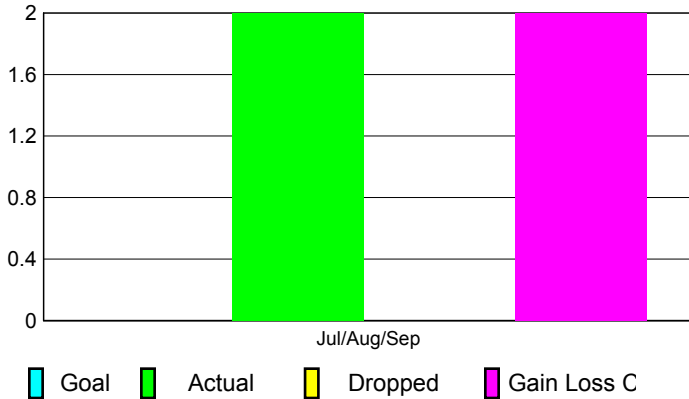

GMT: **Norbert Bationo**

Location: **REPUBLIC OF BENIN**

GMT CA: **6**

CLUBS

**Club Results
2010-2011**

**Clubs
2009-2010**

Month	New Club Goal	Actual New Clubs	Actual Dropped Clubs	Gain/Loss of Clubs	Gain/Loss of Clubs
Jul/Aug/Sep	0	2	0	2	0
Totals	0	2	0	2	0

Club Results 2010-2011

Goal, New, Dropped, Gain/Loss

Comparison of Club Gain/Loss

Current Year Compared to the Previous Year

YTD Status Quo Clubs 2010-2011

Status Quo Clubs Compared to Status Quo Members

MEMBERSHIP