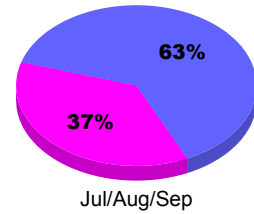

Gender Comparison 2010-2011