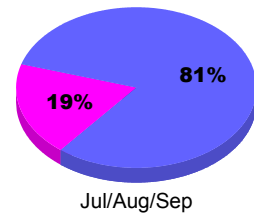

Gender Comparison 2010-2011