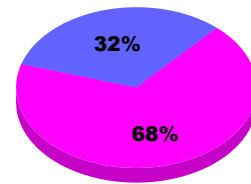

Jul/Aug/Sep

Male Female