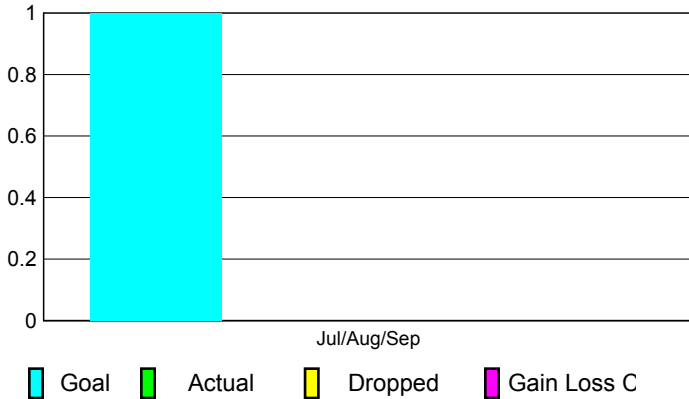

2010-2011 GMT Reports for District (or Undistricted) **District 403 A REP OF IVORY**

GMT: **Norbert Bationo**

Location: **REP OF IVORY COAST**

GMT CA: **6**

CLUBS

Club Results
2010-2011

Clubs
2009-2010

Month	New Club Goal	Actual New Clubs	Actual Dropped Clubs	Gain/Loss of Clubs	Gain/Loss of Clubs
Jul/Aug/Sep	1	0	0	0	0
Totals	1	0	0	0	0

Club Results 2010-2011

Goal, New, Dropped, Gain/Loss